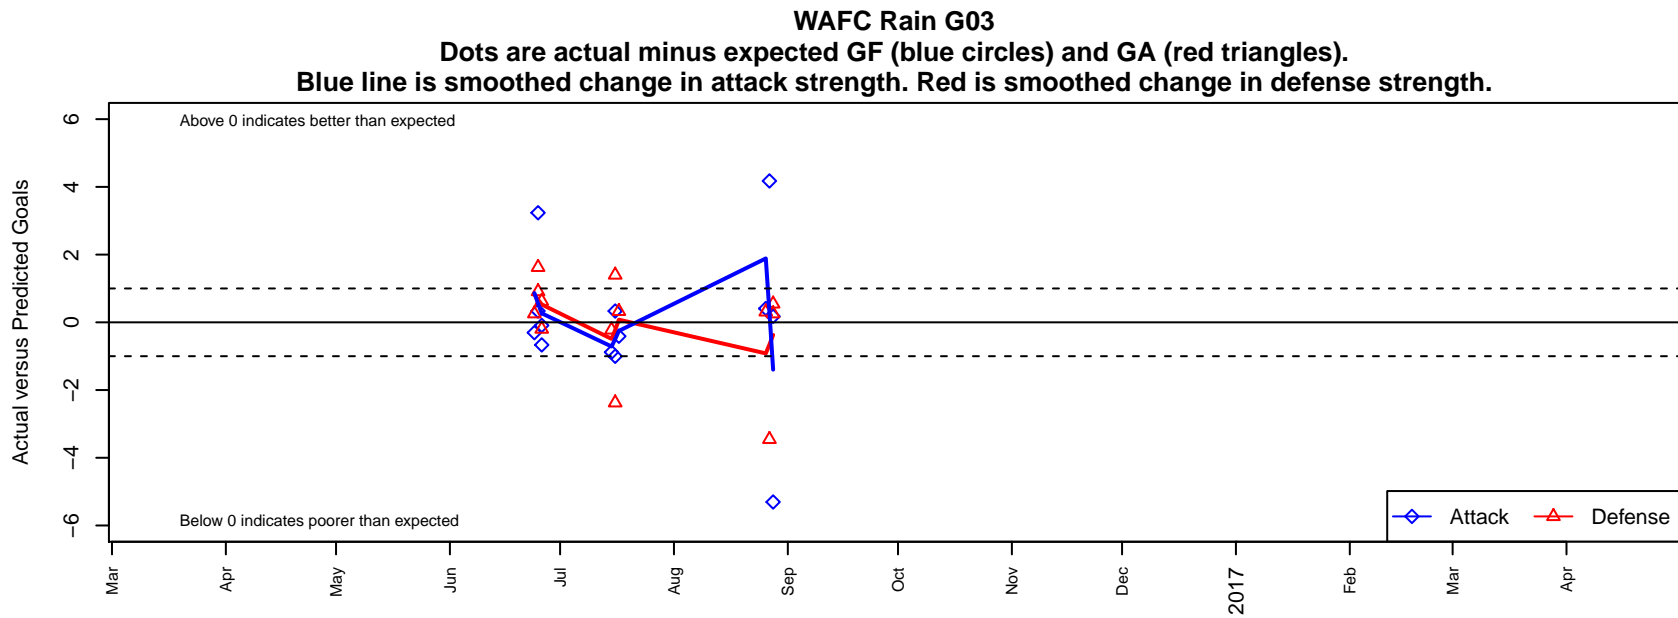

WAFC Rain G03

Woodburn, OR
 G03 total strength=1156
 attack=4.19 defense=2.81

alt names used:
 WAFC Rain
 WAFC Rain
 WAFC RAIN

Venues played:
 2016 Clash At the Border Silver/Bronze U14
 2016 Beaverton Cup GU14 Silver
 2016 Chinook Cup Silver 14

**attack and defense variance (black dot)
relative to other teams
and top 10 in region**

**attack and defense rating
relative to others at age
and all opponents in last 13 months**

**attack and defense rating
relative to others at age
and all opponents in last 13 months**

Performance relative to 13 month average

Performance relative to 13 month average

Distribution of opponents
 Red = Lose zone, Blue = Win zone, Green = Even
 Black line separates win/lose zones

lot. A=Neither has attack advantage, B=Opponent has both attack and defense advantage, C=Opponent has both attack and defense disadvantage, D=Both have