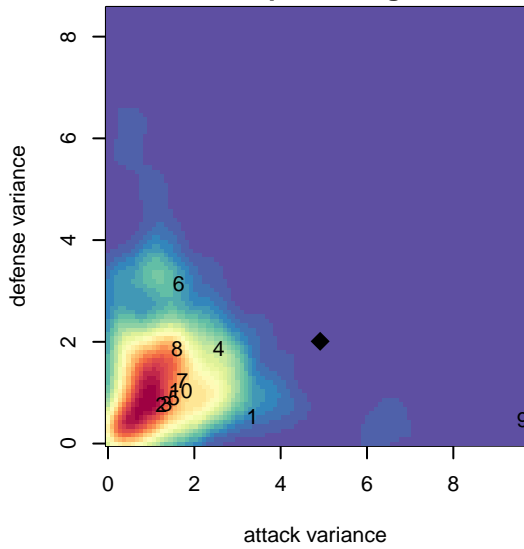

WAFC Rain G03

Woodburn, OR
 G03 total strength=1156
 attack=4.19 defense=2.81

alt names used:
 WAFC Rain
 WAFC Rain
 WAFC RAIN

Venues played:
 2016 Clash At the Border Silver/Bronze U14
 2016 Beaverton Cup GU14 Silver
 2016 Chinook Cup Silver 14

**attack and defense variance (black dot)
relative to other teams
and top 10 in region**

**attack and defense rating
relative to others at age
and all opponents in last 13 months**

**attack and defense rating
relative to others at age
and all opponents in last 13 months**

Performance relative to 13 month average

Performance relative to 13 month average

Distribution of opponents
 Red = Lose zone, Blue = Win zone, Green = Even
 Black line separates win/lose zones

lot. A=Neither has attack advantage, B=Opponent has both attack and defense advantage, C=Opponent has both attack and defense disadvantage, D=Both have