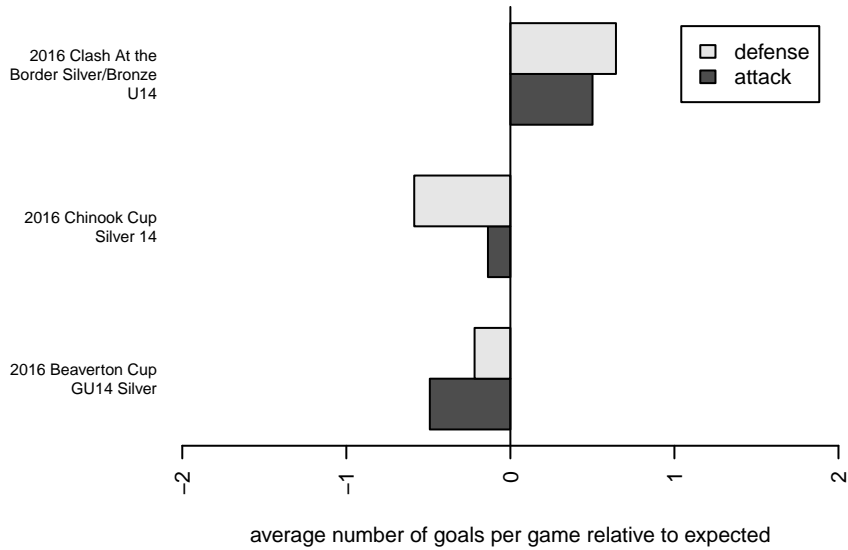

WAFC Rain G03

Woodburn, OR
 G03 total strength=1156
 attack=4.19 defense=2.81

alt names used:
 WAFC Rain
 WAFC Rain
 WAFC RAIN

Venues played:
 2016 Clash At the Border Silver/Bronze U14
 2016 Beaverton Cup GU14 Silver
 2016 Chinook Cup Silver 14

**attack and defense variance (black dot)
relative to other teams
and top 10 in region**

**attack and defense rating
relative to others at age
and all opponents in last 13 months**

**attack and defense rating
relative to others at age
and all opponents in last 13 months**

Performance relative to 13 month average

Performance relative to 13 month average

Distribution of opponents
 Red = Lose zone, Blue = Win zone, Green = Even
 Black line separates win/lose zones

lot. A=Neither has attack advantage, B=Opponent has both attack and defense advantage, C=Opponent has both attack and defense disadvantage, D=Both have