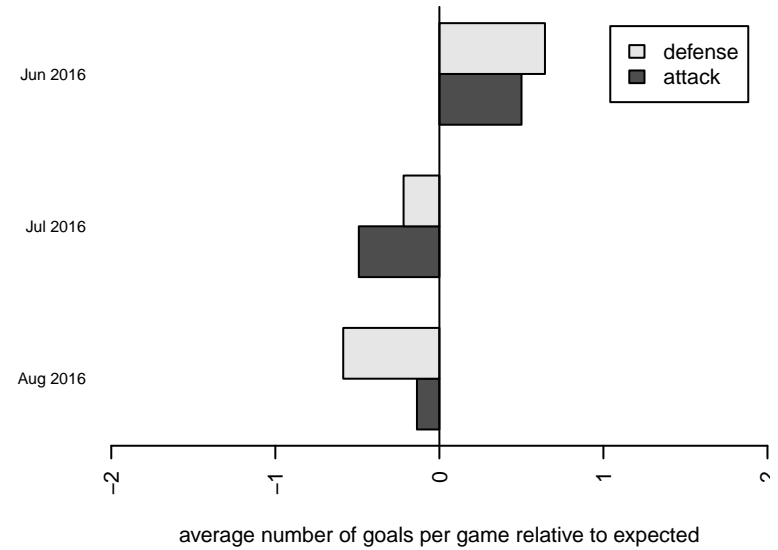

**attack and defense variance (black dot)
relative to other teams
and top 10 in region**

**attack and defense rating
relative to others at age
and all opponents in last 13 months**

**attack and defense rating
relative to others at age
and all opponents in last 13 months**

Performance relative to 13 month average

Performance relative to 13 month average

Distribution of opponents
 Red = Lose zone, Blue = Win zone, Green = Even
 Black line separates win/lose zones

lot. A=Neither has attack advantage, B=Opponent has both attack and defense advantage, C=Opponent has both attack and defense disadvantage, D=Both have