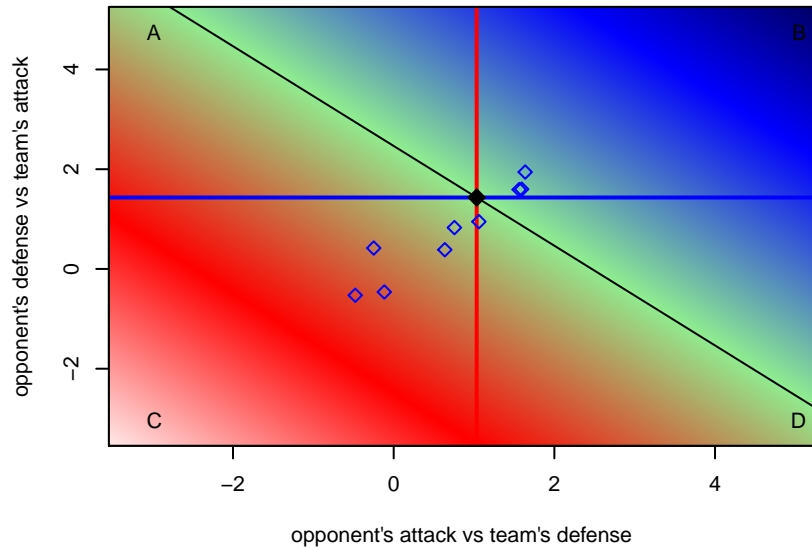

**attack and defense variance (black dot)
relative to other teams
and top 10 in region**

**attack and defense rating
relative to others at age
and all opponents in last 13 months**

**attack and defense rating
relative to others at age
and all opponents in last 13 months**

Performance relative to 13 month average

Performance relative to 13 month average

Distribution of opponents
 Red = Lose zone, Blue = Win zone, Green = Even
 Black line separates win/lose zones

lot. A=Neither has attack advantage, B=Opponent has both attack and defense advantage, C=Opponent has both attack and defense disadvantage, D=Both have